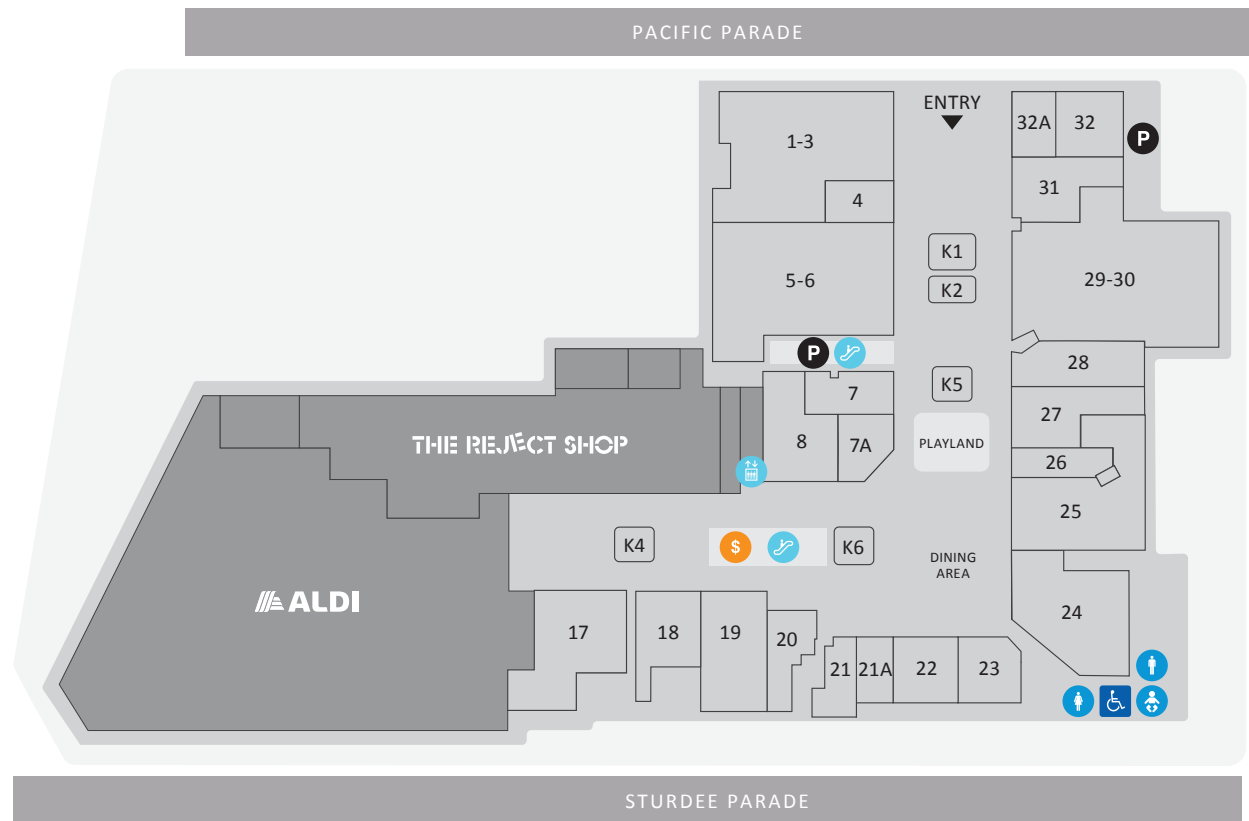

# DEE WHY GRAND SHOPPING CENTRE

15-19 Pacific Parade, Dee Why NSW  
deewhygrand.com

## LOWER GROUND

<b>Major</b>	Aldi
<b>Mini Major</b>	The Reject Shop
<b>01-3</b>	Westpac
<b>04</b>	King of the Pack
<b>05-06</b>	Priceline Pharmacy
<b>07</b>	Bay Audio
<b>7A</b>	Vacant
<b>08</b>	Craig Cook's Prime Quality Meats
<b>18</b>	Bakers Delight
<b>19</b>	Costi's Famous Fish Café
<b>20</b>	Lawrence Dry Cleaning
<b>21</b>	Sehaj Indian Food & Sweets
<b>21A</b>	Kaori Sushi
<b>22</b>	Hit Café
<b>24</b>	Box Happy
<b>25</b>	Home Base & Gifts
<b>26</b>	Scissor Style Barber
<b>27</b>	Beaches Art Gallery
<b>28</b>	Me Time Beauty
<b>29-30</b>	Dee Why Family Medical Centre
<b>31</b>	OPSM
<b>32</b>	Momo Bar
<b>32A</b>	Cabana Café Creperie
<b>K1</b>	Sienna Bloom
<b>K2</b>	Silk Brow Bar
<b>K4</b>	Vacant
<b>K5</b>	Phone Mechanic
<b>K6</b>	Vacant

## UPPER GROUND

Major 1	Coles
33	Bottlemart
34	Active Seniors
35	Millers Fashion