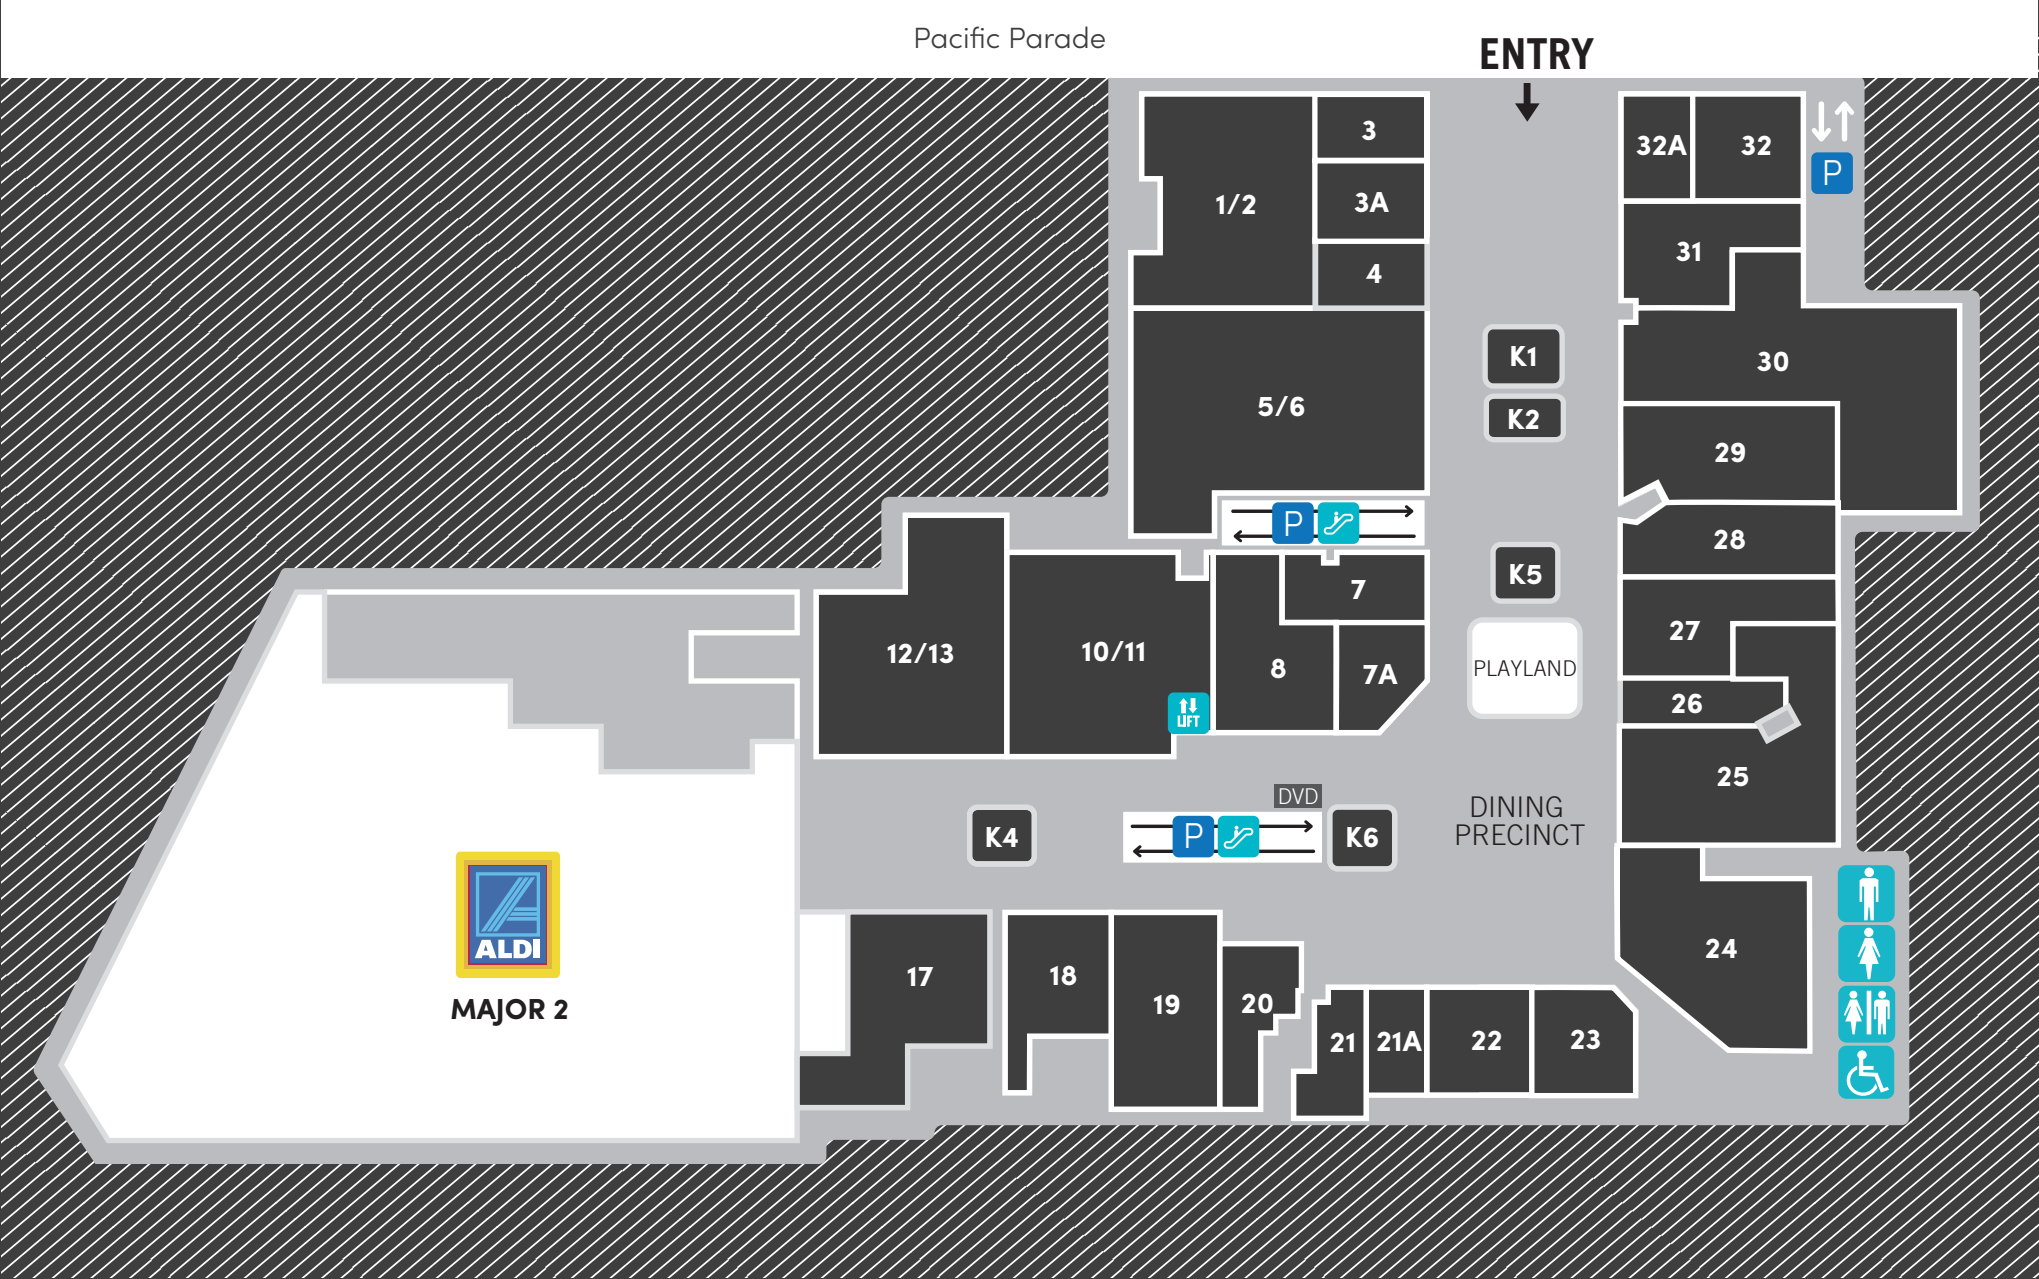

# CENTRE MAP

## LOWER GROUND

- Major 2** Aldi
  
- Shop 1/3** Westpac
- Shop 4** Magic Care Remedial Massage
- Shop 5/6** Priceline Pharmacy
- Shop 7** Bay Audio Shop
- Shop 7A** Vicolo Express
- Shop 8** Craig Cook's Prime Quality Meats
- Shop 18** Bakers Delight
- Shop 19** Costi's Famous Fish Café
- Shop 20** Lawrence Dry Cleaning
- Shop 21** Sehaj Indian Food & Sweets
- Shop 21A** Kaori Sushi
- Shop 22** Hit Café
- Shop 24** Box Happy
- Shop 25** Home and Base
- Shop 26** Scissor Style Barber
- Shop 27** Beaches Art Gallery
- Shop 28** Black Cat Beauty
- Shop 29/30** Dee Why Family Medical Centre
- Shop 31** OPSM
- Shop 32** Momo Bar
- Shop 32A** Cabana Café Creperie
  
- Kiosk 1** Vicolo Florist
- Kiosk 2** Silk Brow Bar
- Kiosk 5** Phone Mechanic
- Kiosk 6** Donut King

## UPPER GROUND

- Major 1 Coles
- Shop 33 Bottlemart
- Shop 34 Active Seniors
- Shop 35 Millers Fashion