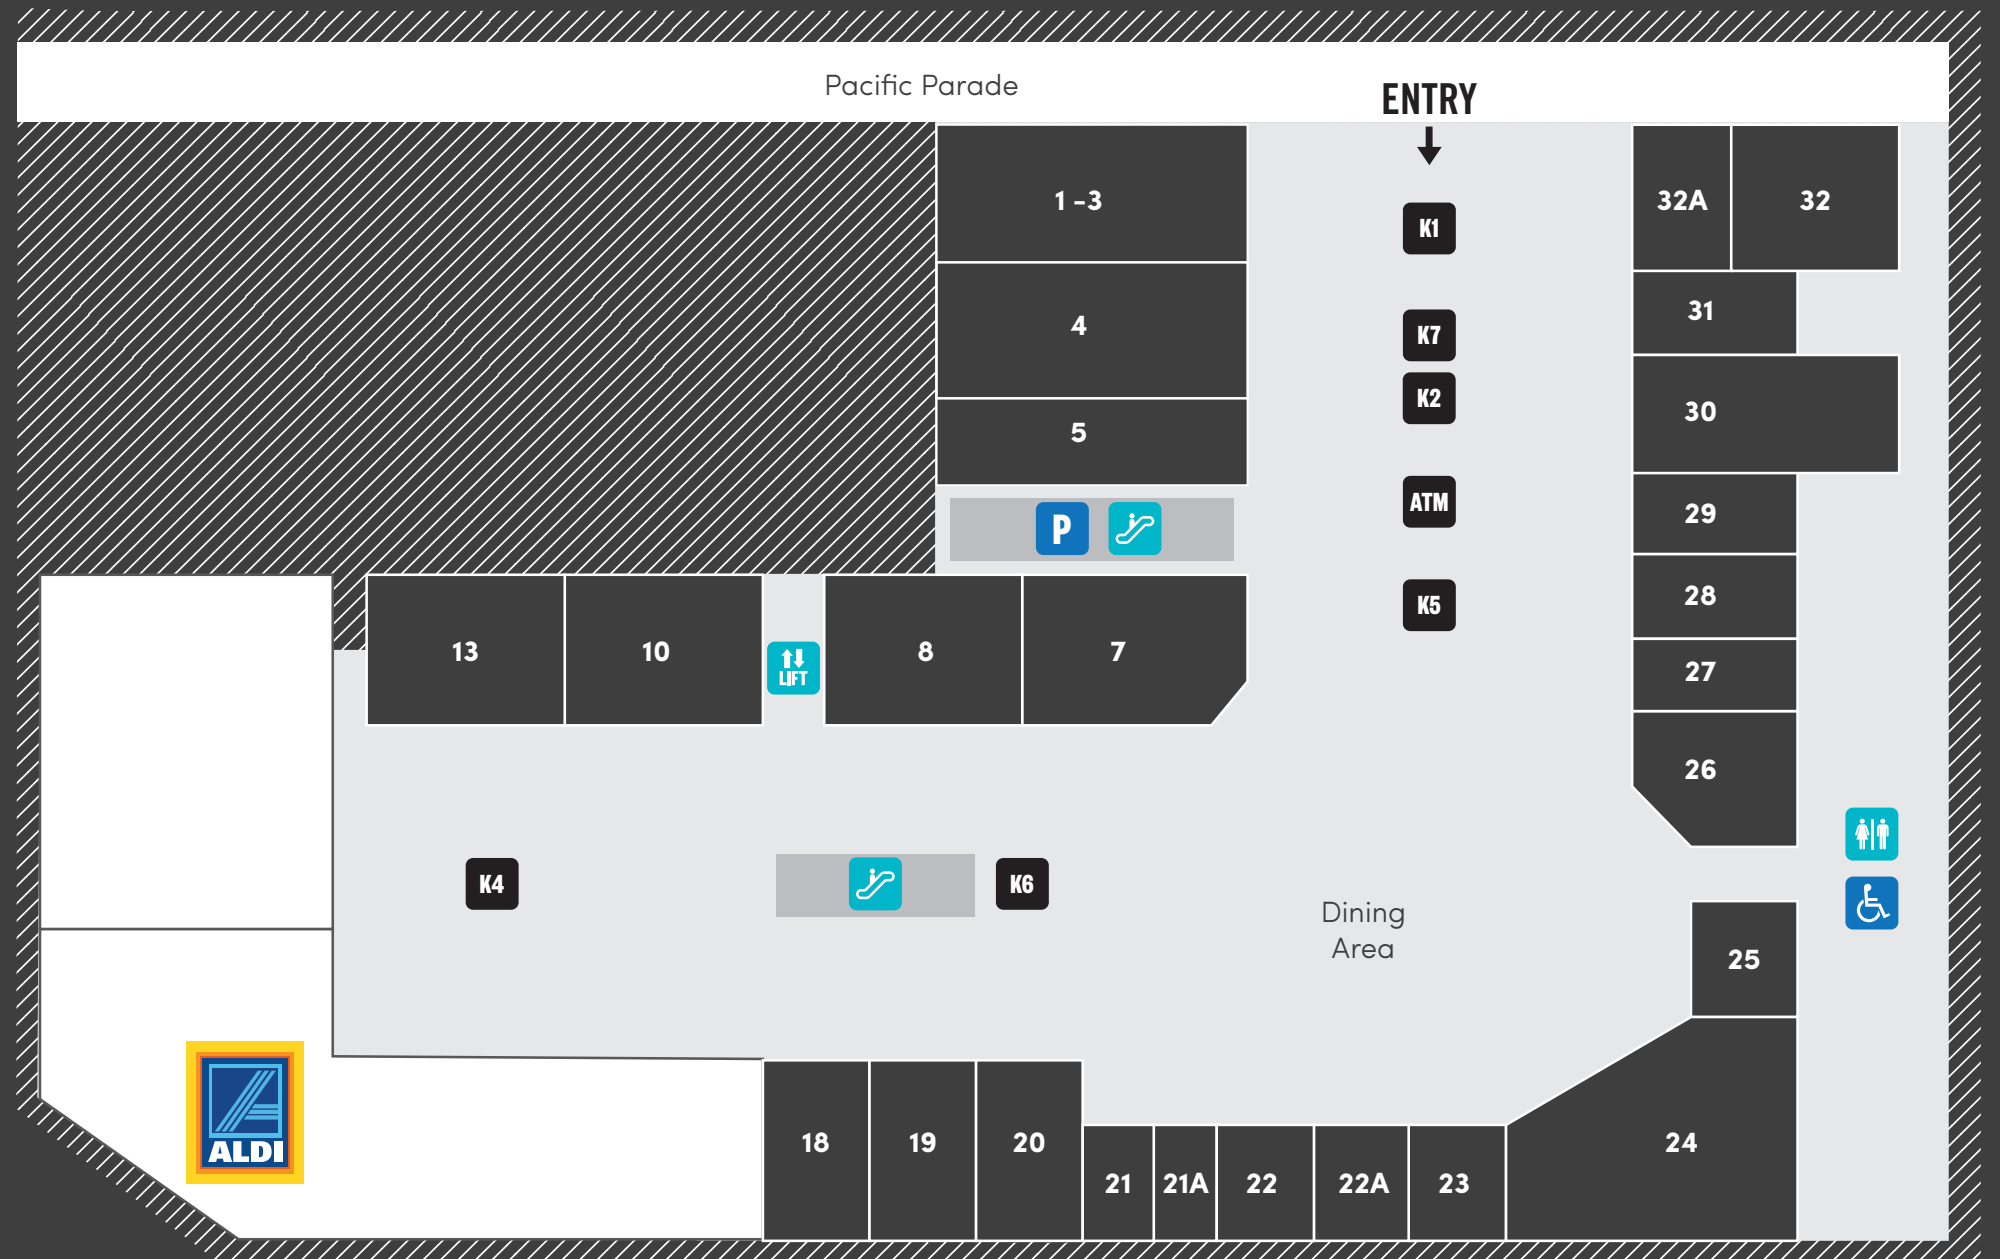

CENTRE MAP

LOWER GROUND

Major 2	Aldi
Store 1-3	Westpac
Store 4	Dee Why Massage
Store 5-6	Priceline
Store 7	Crossroads
Store 8	Craig Cook's Prime Quality Meats
Store 10-11	Prodigy Hair Face Body
Store 12-13	St George Bank
Store 18	Baker's Delight
Store 19	Costi's Famous Fish Cafe
Store 21	Time for Thai
Store 21A	Miga Sushi
Store 23	EB Games
Store 24	Grand Playland
Store 26	Home & Giving
Store 27	Flight Centre
Store 28	Black Cat Beauty
Store 29-30	Dee Why Family Medical Centre
Store 31	OPSM
Store 32	Wildfire Grille
Store 32A	Cabana Cafe Creperie
K4	Michel's Patisserie
K5	Phone Mechanic
K6	Donut King
ATM	CBA, ANZ, NAB

CENTRE MAP

UPPER GROUND

Major 1 Coles
Shop 33 Bottlemart